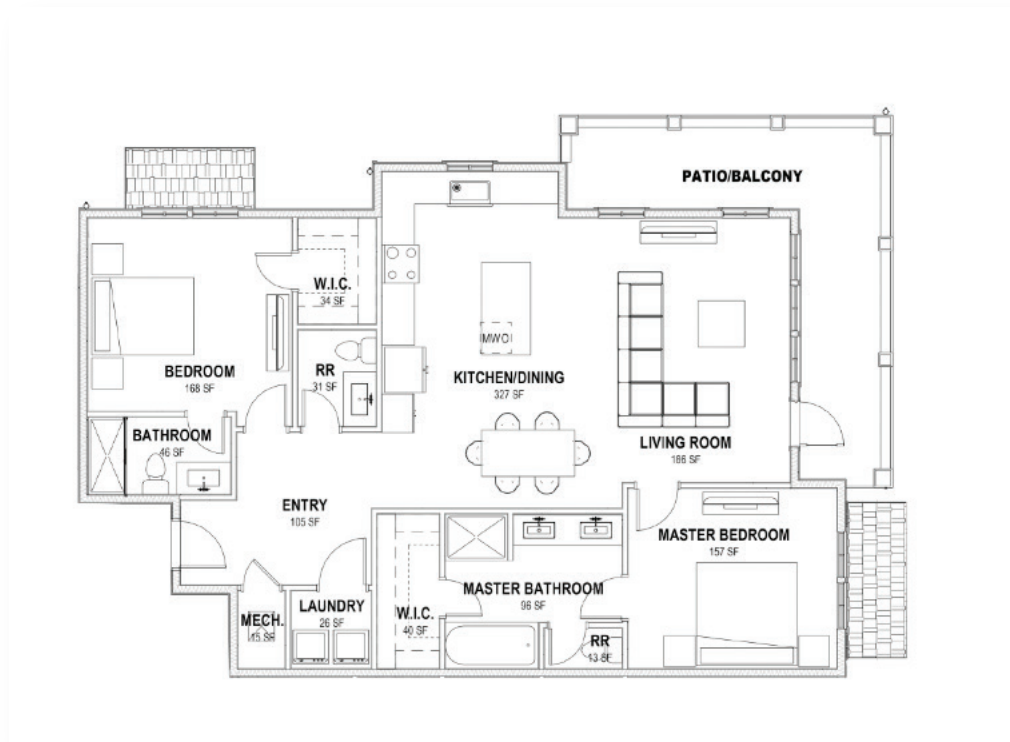

ARANSAS CLUB

luxury residences | texas gulf coast

BUILDING A & B

Opsrey | 1,390 S.F.

TWO BED | TWO FULL BATHS & 1 POWDER BATH

The Opsrey features a large wrap-around porch with spectacular waterfront views and an open concept floorplan with large windows to provide ample natural light and uninterrupted views of the harbor front. The primary bedroom boasts waterfront views and a spacious walk-in closet. Both bedrooms are well-appointed and include ensuite bathrooms.