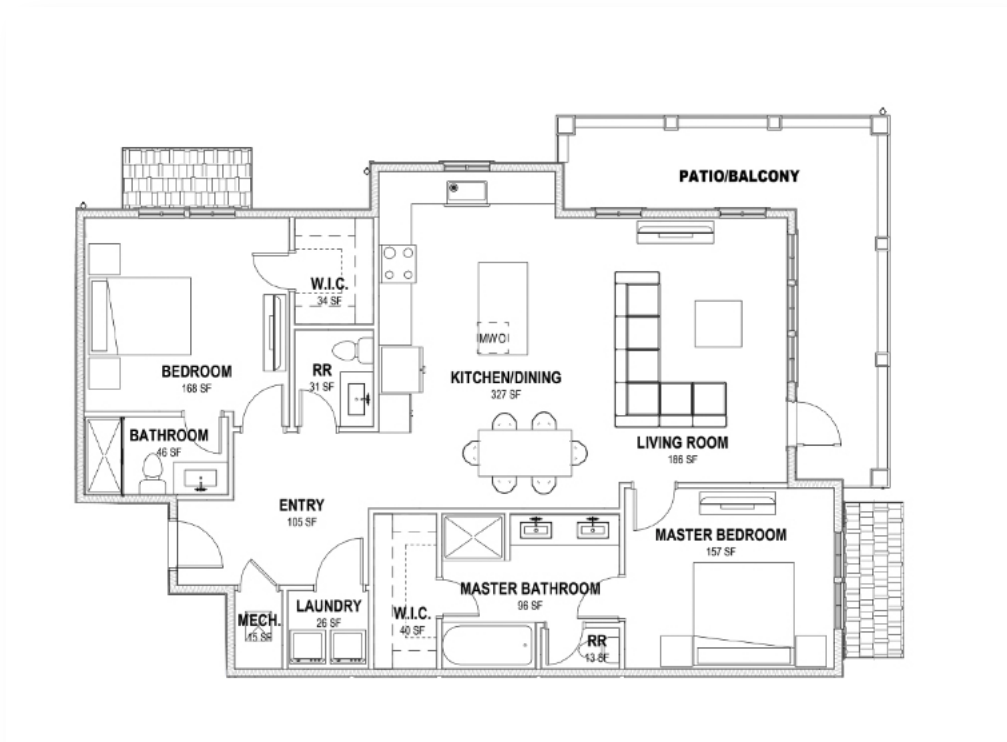

ARANSAS CLUB

luxury residences | texas gulf coast

BUILDING A & B

Osprey | 1,390 S.F.

TWO BED | TWO FULL BATHS & 1 POWDER BATH

The Osprey features a large wrap-around porch with spectacular waterfront views and an open concept floorplan with large windows to provide ample natural light and uninterrupted views of the harbor front. The primary bedroom boasts waterfront views and a spacious walk-in closet. Both bedrooms are well-appointed and include ensuite bathrooms.